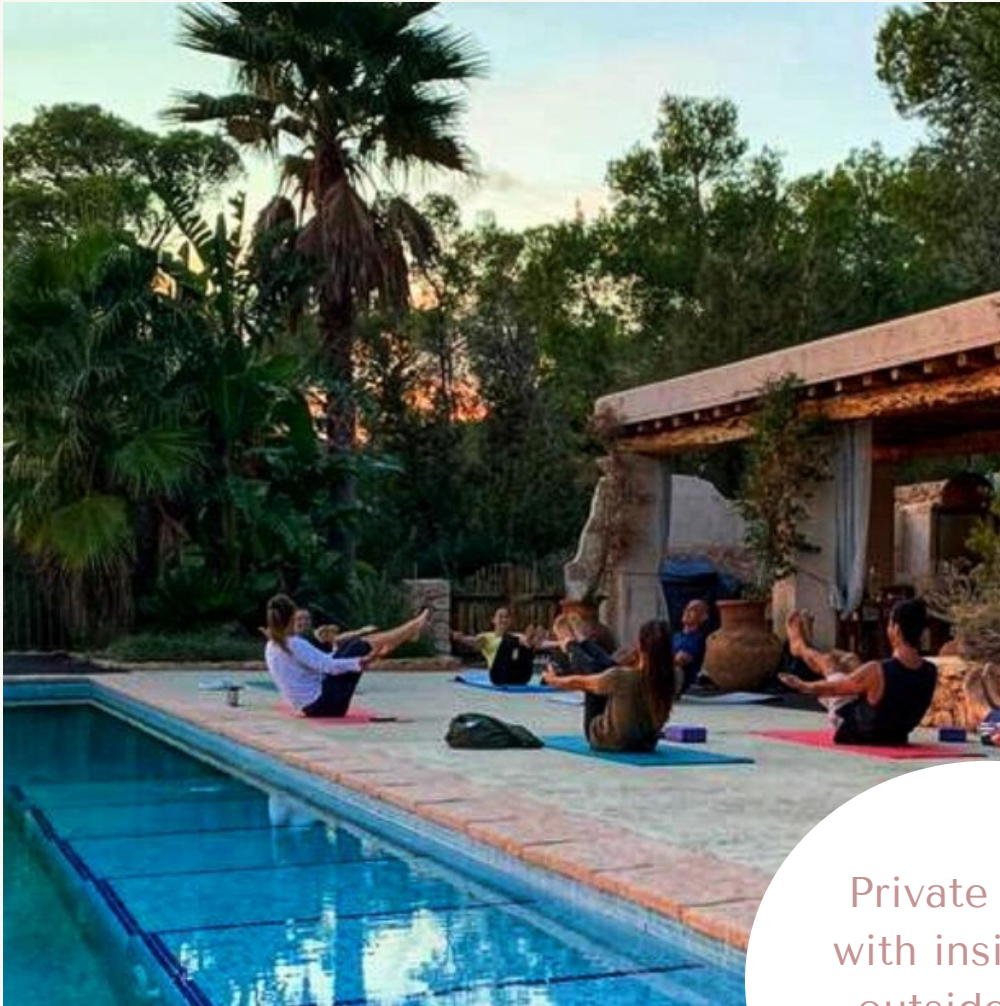

Dream Yoga Retreat

What makes Can Frare Ibiza a great yoga retreat venue?

Private estate with inside and outside yoga areas

Creating an
exciting itinerary
to complement
the yoga retreat

We can help you create an exciting itinerary from hiking to exploring the best beaches, kayaking, stand-up paddle and more